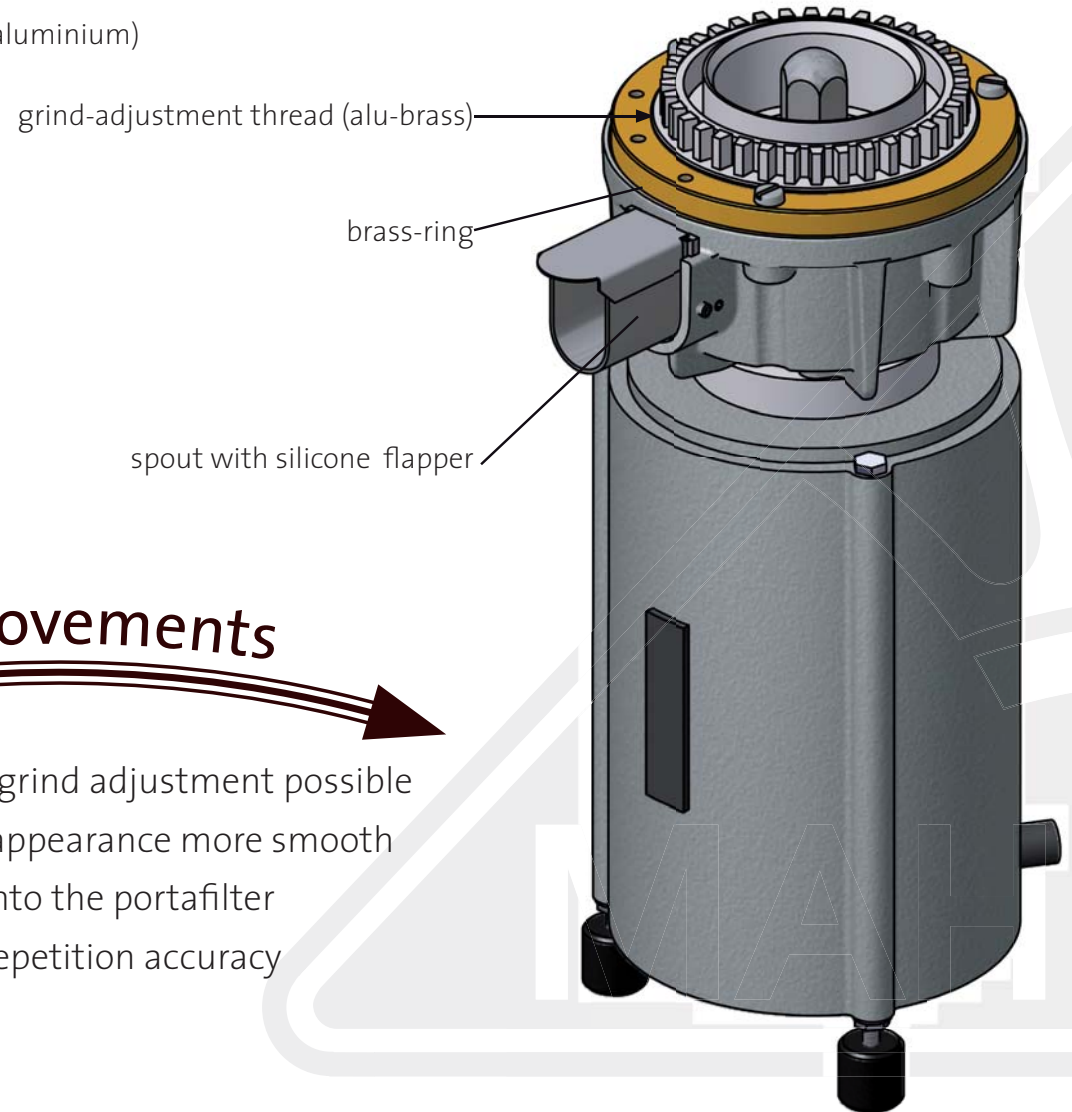

UPDATE K₃₀ BUILT-IN GRINDER

CUSTOMER INFO

Improvements

- no blockade of grind adjustment possible
- ground coffee appearance more smooth
- better dosing into the portafilter
- better dosing repetition accuracy